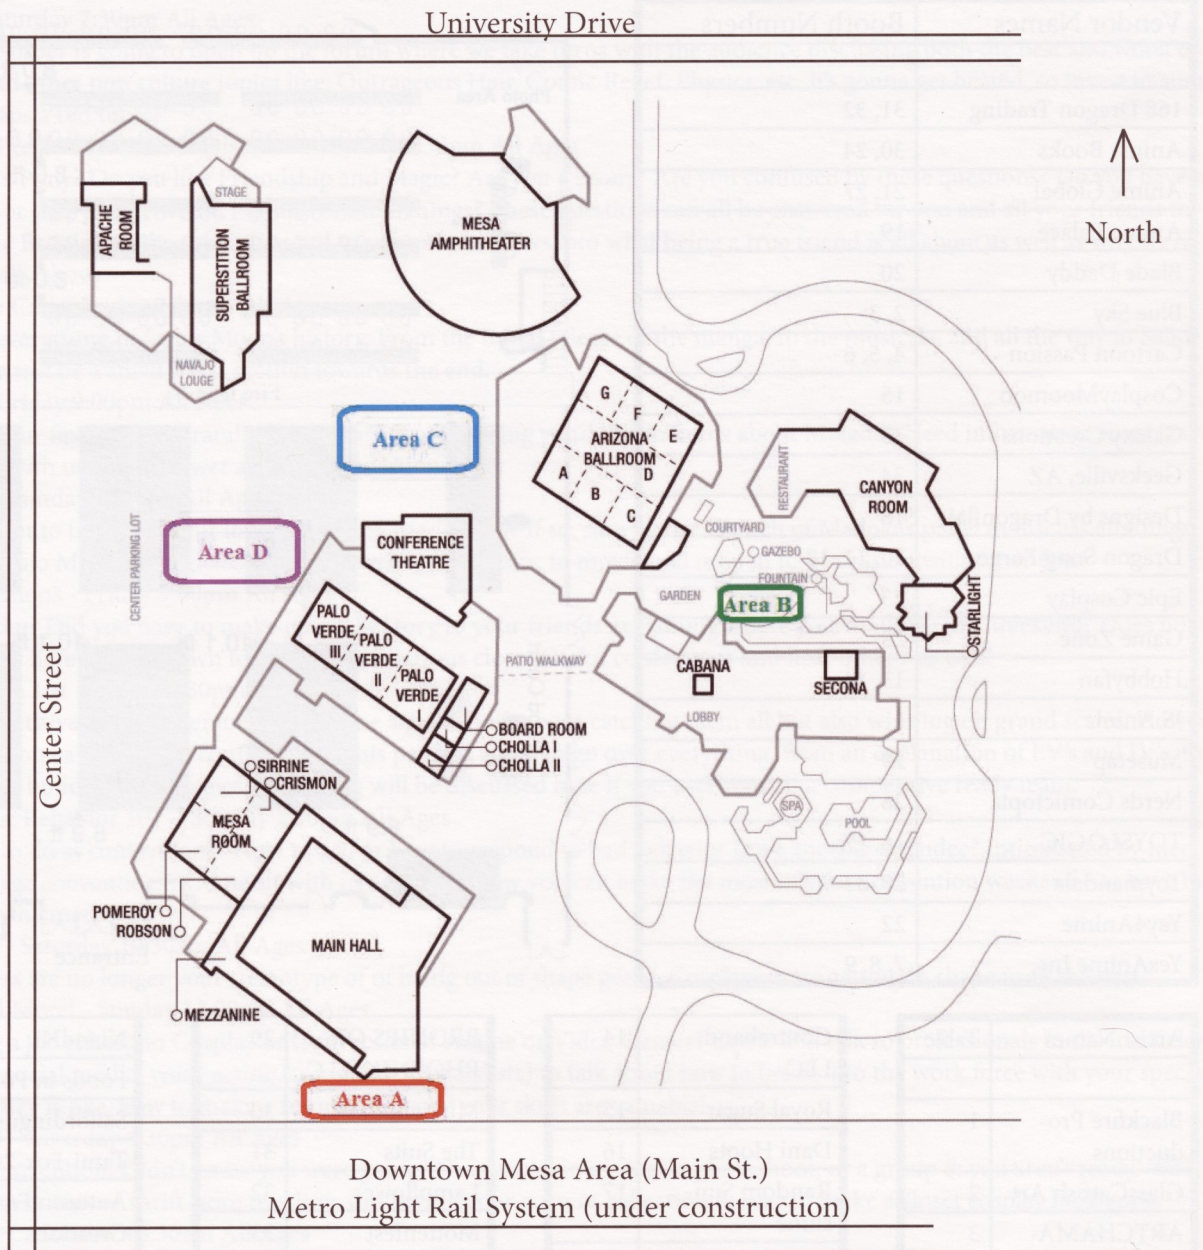

Convention Map

Friday

- Sailor Moon: Area C - 12pm to 1pm
- Kill la Kill: Area B - 1pm to 2pm
- Final Fantasy: Area D - 2pm to 3pm
- Sports Anime: Area A - 3pm to 4pm
- RWBY: Area C - 3:30pm to 5pm
- Wadanohara and the Great Blue Sea: Area B - 4:30pm to 6pm

Cosplay Gathering Times & Location

Saturday

- Kagami no Asabi: Area B - 11am to 12pm
- League of Legends: Area D - 12pm to 1pm
- Persona/SMT: Area A - 12:30pm to 1:30pm
- One Piece: Area B - 1pm to 2pm
- Hetalia: Area C - 1:30pm to 2:30 pm
- Attack on Titan: Area D - 2pm to 3pm
- Black Butler: Area C - 2:30pm to 3:30pm
- Dangan Ronpa: Area B - 3pm to 4pm
- Spice & Wolf: Area C - 3:30pm to 4:30 pm
- Naruto: Area D - 4pm to 5pm
- Free! Iwatobi Swim Club: Area B - 4:30pm to 5:30pm
- DRAMATical Murder: Area B - 5:30pm to 7pm

Sunday

- Pandora Hearts: Area B - 12pm to 1pm
- CLAMP: Area A - 1pm to 2pm
- Haikyuu!!: Area C - 1:30pm to 3pm
- Mekakucity Actors: Area B - 2pm to 3pm

Downtown Mesa

A variety of restaurants are in downtown Mesa (10 min. walk) including Subway, a coffee house, bar and grill, pizza place, Mexican restaurant and many more. The food court will also be available in Vendor Hall at certain times (page 9).