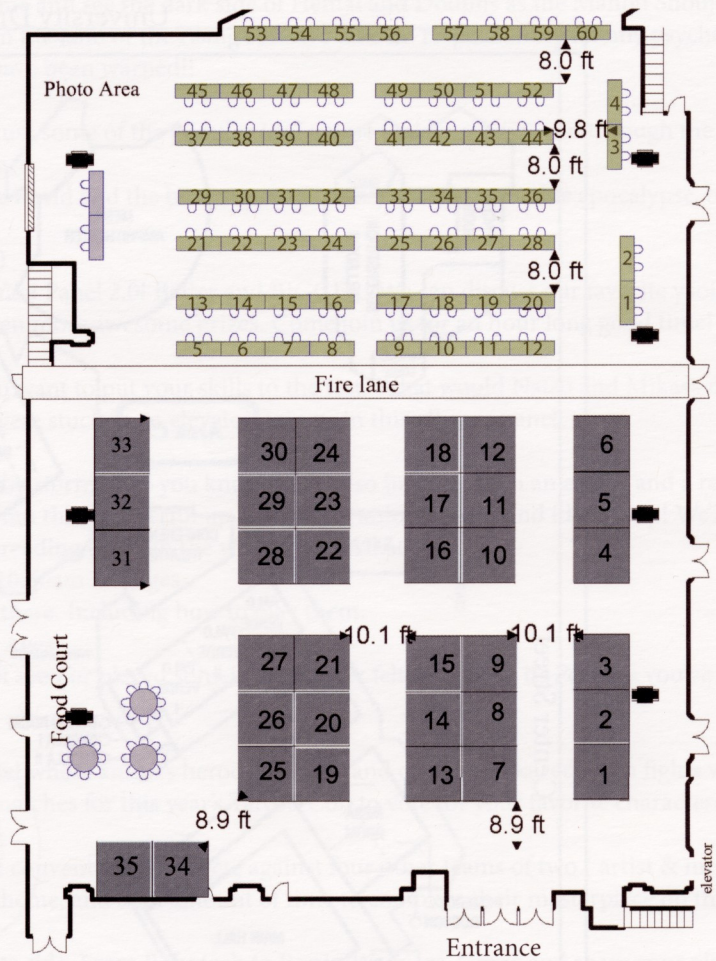

Exhibitor & Artist Alley

Vendor Names	Booth Numbers
168 Dragon Trading	31, 32
Anime Books	30, 24
Anime Global	21, 27
Anime Palace	19
Blade Daddy	20
Blue Sky	2, 3
Cartoon Passion	4, 5, 6
CosplayMoomoo	15
Galaxy Creations	35
Geeksville, AZ	34
Designs by Dragonflai	18
Dragon Song Forge	10, 11, 12
Epic Cosplay	23
Game Zone	28
Hobbyfan	13, 14
JS Anime	1
Musetap	29
Nerds Comictopia	26
TOYSLOGIC	16, 17
Toymandala	25, 33
Yay4Anime	22
YesAnime Inc.	7, 8, 9

Artist Names	Table
Blackfire Productions	1
GlassCatfish Art	2
ARTCHAMA-CALLIT.COM	3
Apocalypse Too	4
Xipel	5
Ninja Owls	6
The Con Artist	7
darksocky	8
Jessica C. Feinberg	9
Orange Crows	10
Harhwhimsy	11
Antickquities	12
The Manly Spies	13

Contraband, LLC	14
Royal Sugar	15
Dani Hoots	16
Random Sunshine	17
Misue	18
JulietheRobot and Kaiden Jane	19
Cake Shop Couture	20
LisuWorks	21
Wyvern Works	22
Geeky Bat	23
Laminartz	24
SpoopyArt	25
BAD TO THE BONE	26
Kimiwarui Cute	27
Miss Magpie	28

BRONIES OF PHOENIX, LLC.	29
Mireielle	30
The Suits	31
Lampflower	32
Mottenfest Studio	33
Alienkitty Designs	34
Art by Chad	35
DustyLion Crafts	36
Nik's Pix	37
nikamoo	38
Redstarpanda	39
BeefxCake Art	40
Sincerely Sam	41,42
Strawberry Creme Shop	43
Anijii	44
Pixel & Graphite	45

NiandNi	46
Foods in Portrait	47
Sailordingus	48
Tami-Fox-200	49
Autumn Fox Creations	50
Xandra Designs	51
#Cute	52
Pony Xpress	53
ManaOverdose	54
Cryptid Castle	55, 56
Tapioca	57
Cutie Craze	58
WananiEpicDesigns	59,60

Food Concession Times

Friday 3pm-7pm
Saturday 12pm-6pm
Sunday 11:30am-3:30pm
Outside food prohibited*